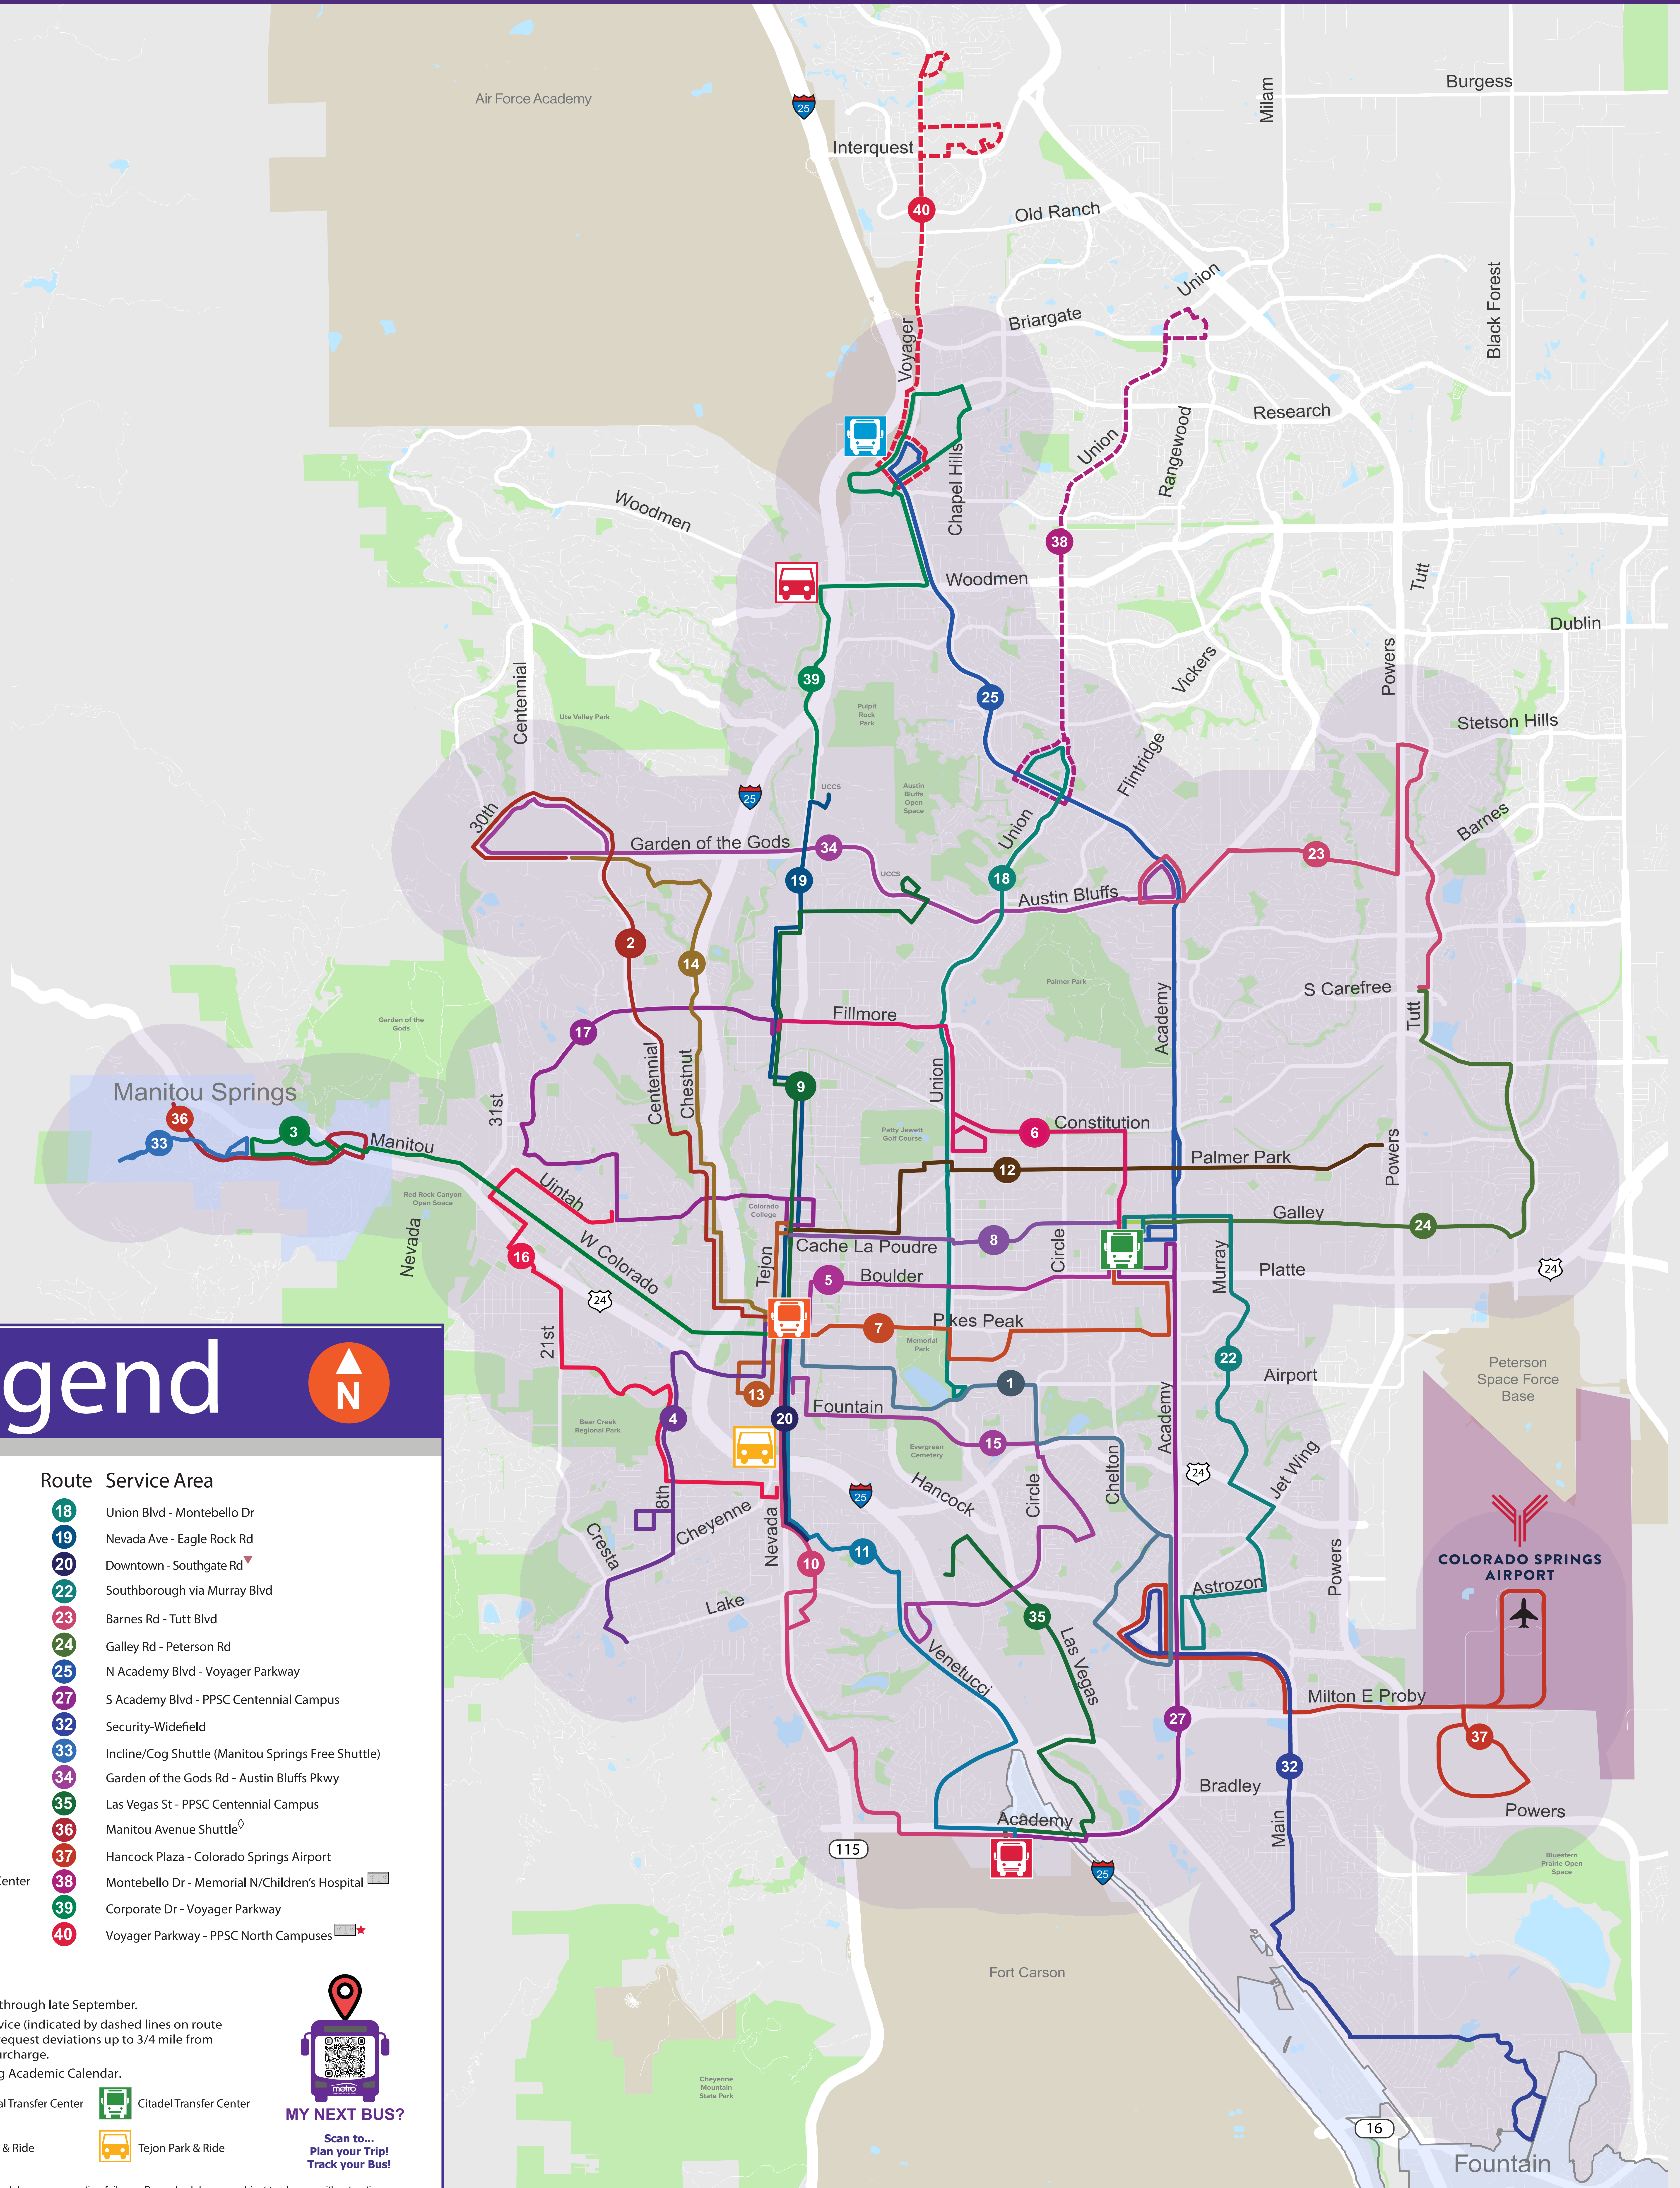

ADA System Map

Effective April 28, 2024

Legend

Route 1 Hillside - Hancock Plaza

Route 2 Centennial Blvd - Garden of the Gods Rd

Route 3 Colorado Ave - Manitou Ave

Route 4 8th St - Broadmoor

Route 5 Boulder St - Citadel Transfer Center

Route 6 Fillmore St - Citadel Transfer Center

Route 7 Pikes Peak Ave - Citadel Transfer Center

Route 8 Cache La Poudre - Citadel Transfer Center

Route 9 Nevada Ave - UCCS

Route 10 Hwy 115 - PPSC Centennial Campus

Route 11 World Arena - PPSC Centennial Campus

Route 12 Palmer Park Blvd

Route 13 THE ZEB - Downtown Shuttle

Route 14 Chestnut St - Garden of the Gods Rd

Route 15 East Fountain Blvd - Cheyenne Mountain Center

Route 16 Brookside St - Uintah Gardens

Route 17 19th St - Fillmore St

Route 18 Union Blvd - Montebello Dr

Route 19 Nevada Ave - Eagle Rock Rd

Route 20 Downtown - Southgate Rd

Route 22 Southborough via Murray Blvd